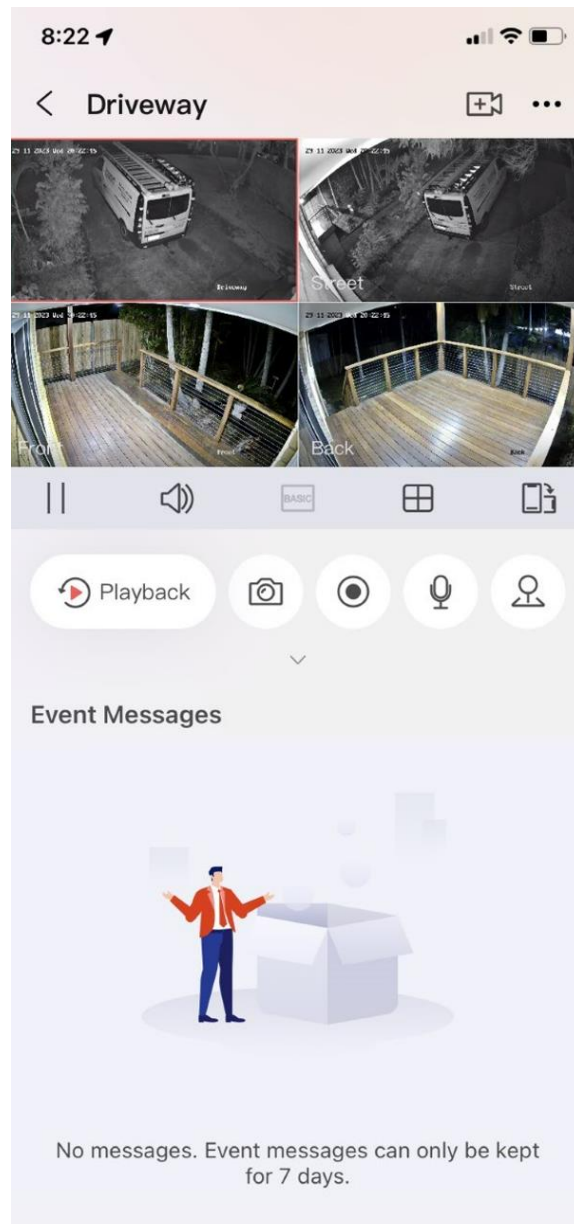

## NOTE 1: TILE VIEW

This manual is presented in 'Tile View', if you are using the app in 'List View', you can change to 'Tile View' using this button.

## NOTE 2: REFRESH

Always 'drag the screen down and release' to refresh the page and get the latest status/information from the system.

## PART 1: HOME SCREEN PREVIEW

1. The Home Screen features a preview of all the cameras.
2. These are not 'Live View'. They are the last time you viewed the camera, as shown by the time in the corner.
3. You can click on the title to bring up a screen with all cameras.
4. You can click on a camera or scroll across to select a camera and click on it to bring up only that camera.

## PART 2: LIVE VIEW

1. By bringing up all cameras, all cameras will be shown on the screen.
2. You can double click a camera to bring up that one camera, and double click again to go back to all cameras.
3. When viewing one camera, you can swipe left and right to scroll through the cameras.
4. You can turn your phone sideways to go to landscape view.