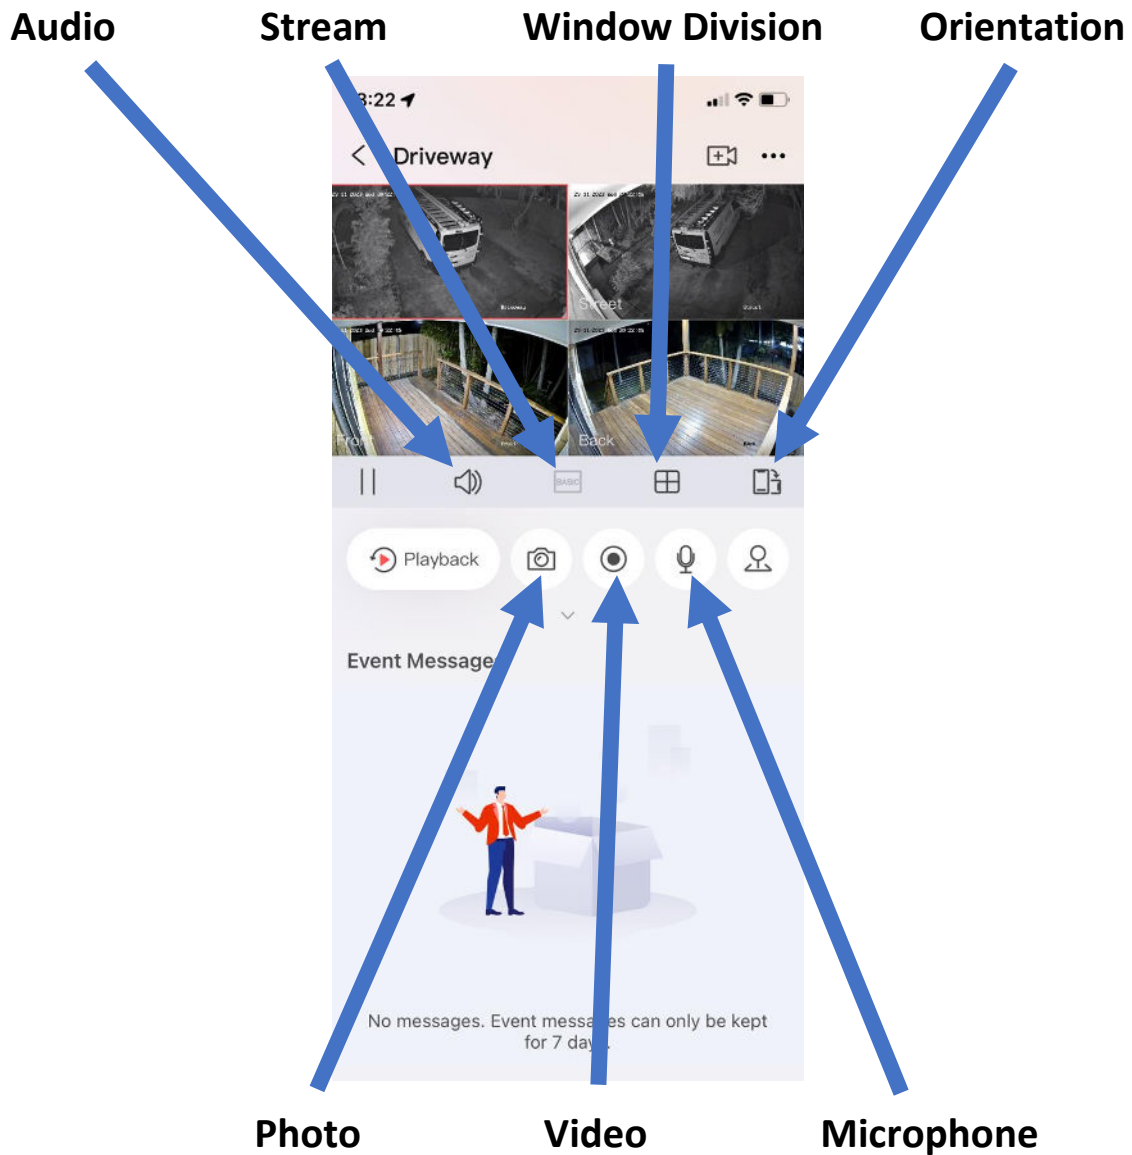

## PART 1: HOME SCREEN PREVIEW

1. The Home Screen features a preview of all the cameras.
2. These are not 'Live View'. They are the last time you viewed the camera, as shown by the time in the corner.
3. You can click on the title to bring up a screen with all cameras.
4. You can click on a camera or scroll across to select a camera and click on it to bring up only that camera.

## PART 2: LIVE VIEW

1. By bringing up all cameras, all cameras will be shown on the screen.
2. You can double click a camera to bring up that one camera, and double click again to go back to all cameras.
3. When viewing one camera, you can swipe left and right to scroll through the cameras.
4. You can turn your phone sideways to go to landscape view.

## PART 3: BUTTONS

**Audio:** Turn on/off audio

**Stream:** Change between low quality/high quality

**Window Division:** Select how many and which cameras

**Orientation:** Toggle portrait/landscape mode

**Photo:** Take a photo and save it to the app

**Video:** Record a video and save it to the app

**Microphone:** Turn on the mic (ie: speak through the camera)