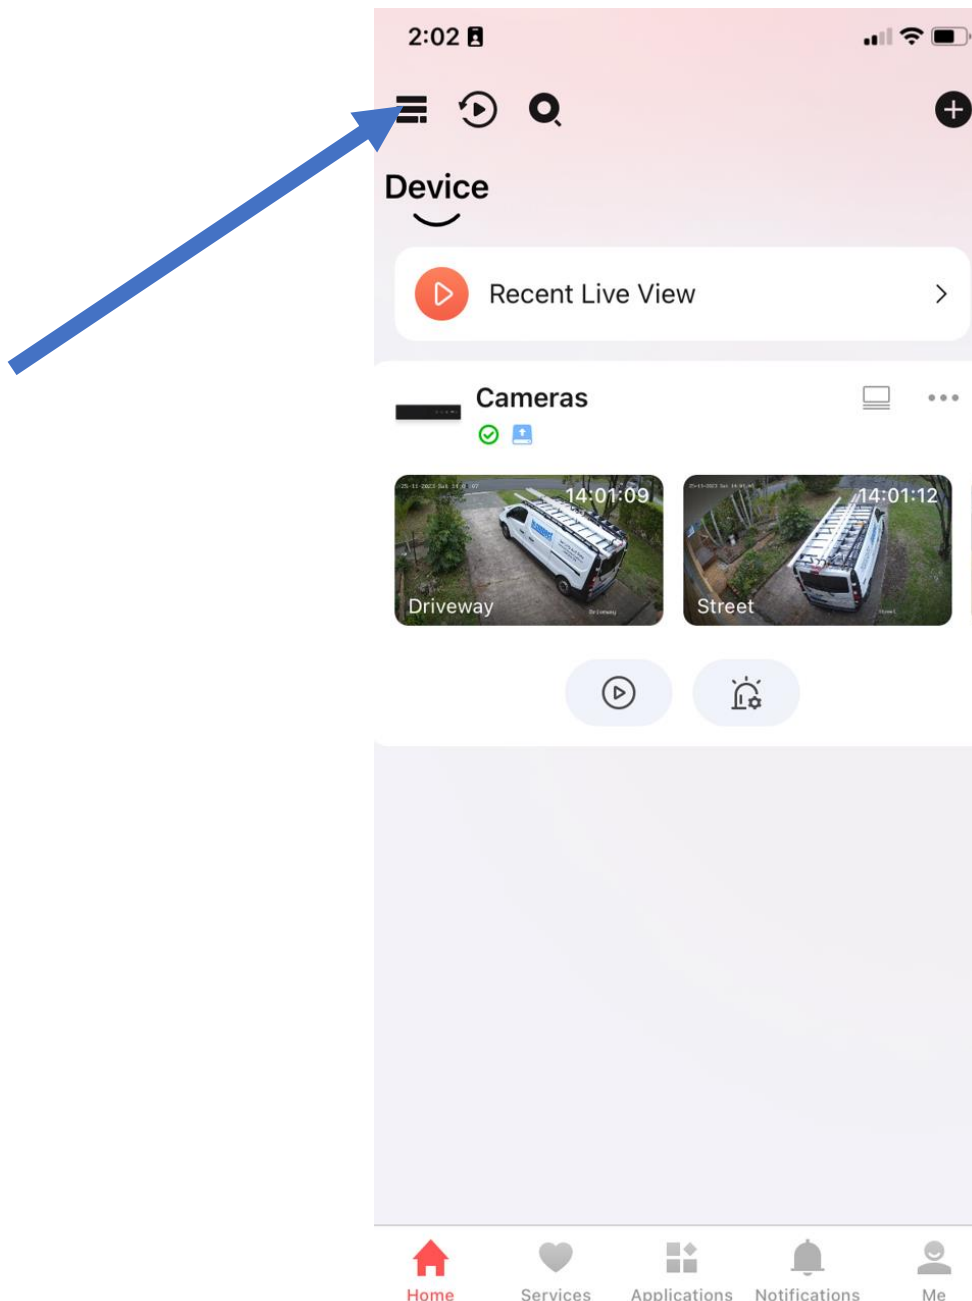

# HIK-CONNECT – HOW TO LIVE VIEW CAMERAS IN HIK-CONNECT

## NOTE 1: TILE VIEW

This manual is presented in 'Tile View', if you are using the app in 'List View', you can change to 'Tile View' using this button.

## PART 1: HOME SCREEN PREVIEW

1. The Home Screen features a preview of all the cameras.
2. These are not 'Live View'. They are the last time you viewed the camera, as shown by the time in the corner.
3. You can click on the title to bring up a screen with all cameras.
4. You can click on a camera or scroll across to select a camera and click on it to bring up only that camera.

## PART 2: LIVE VIEW

1. By bringing up all cameras, all cameras will be shown on the screen.
2. You can double click a camera to bring up that one camera, and double click again to go back to all cameras.
3. When viewing one camera, you can swipe left and right to scroll through the cameras.
4. You can turn your phone sideways to go to landscape view.