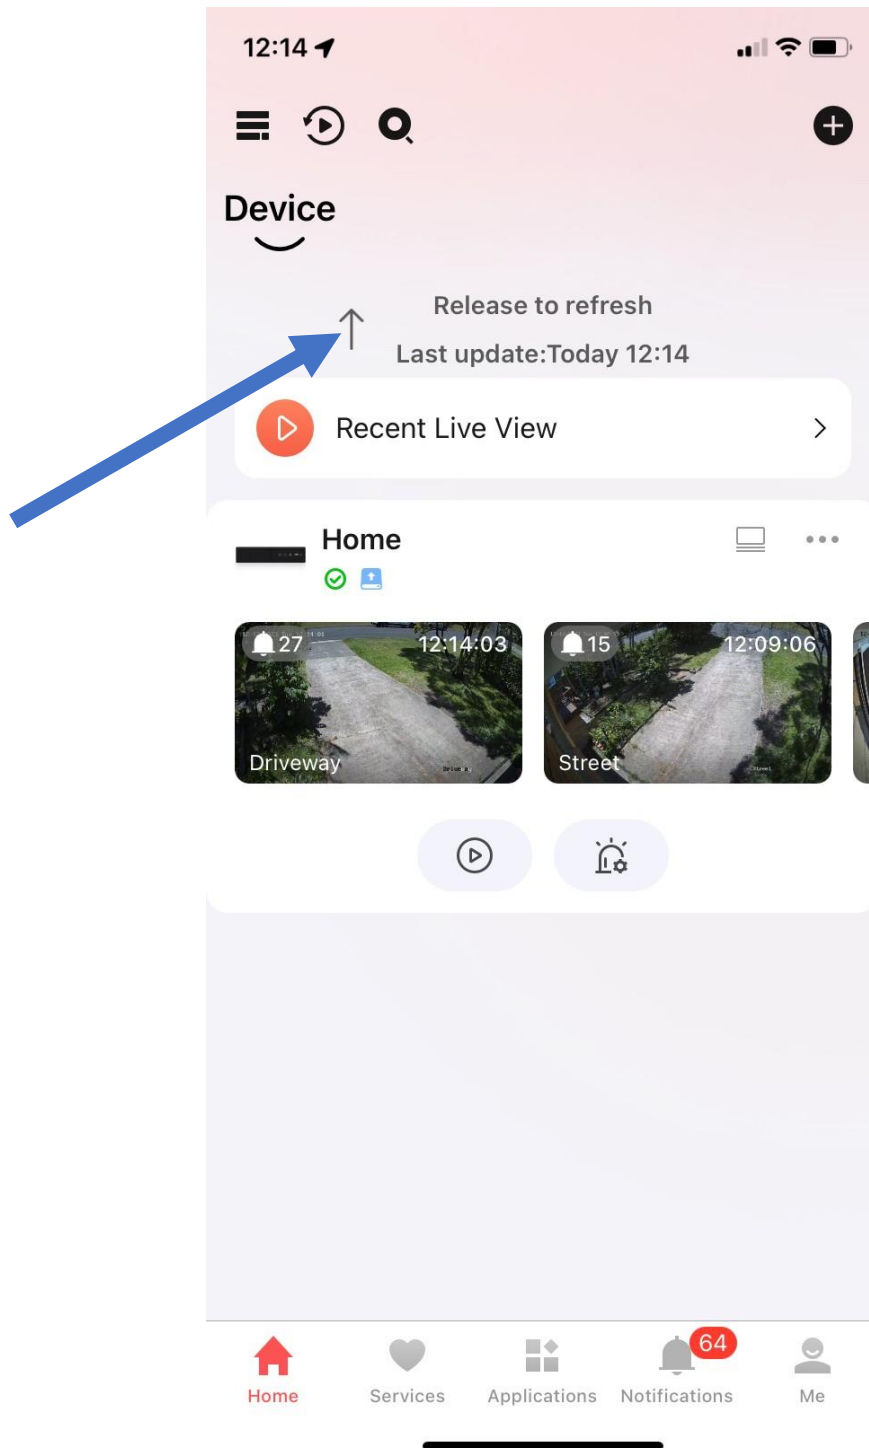

NOTE 2: REFRESH

Always 'drag the screen down and release' to refresh the page and get the latest status/information from the system.