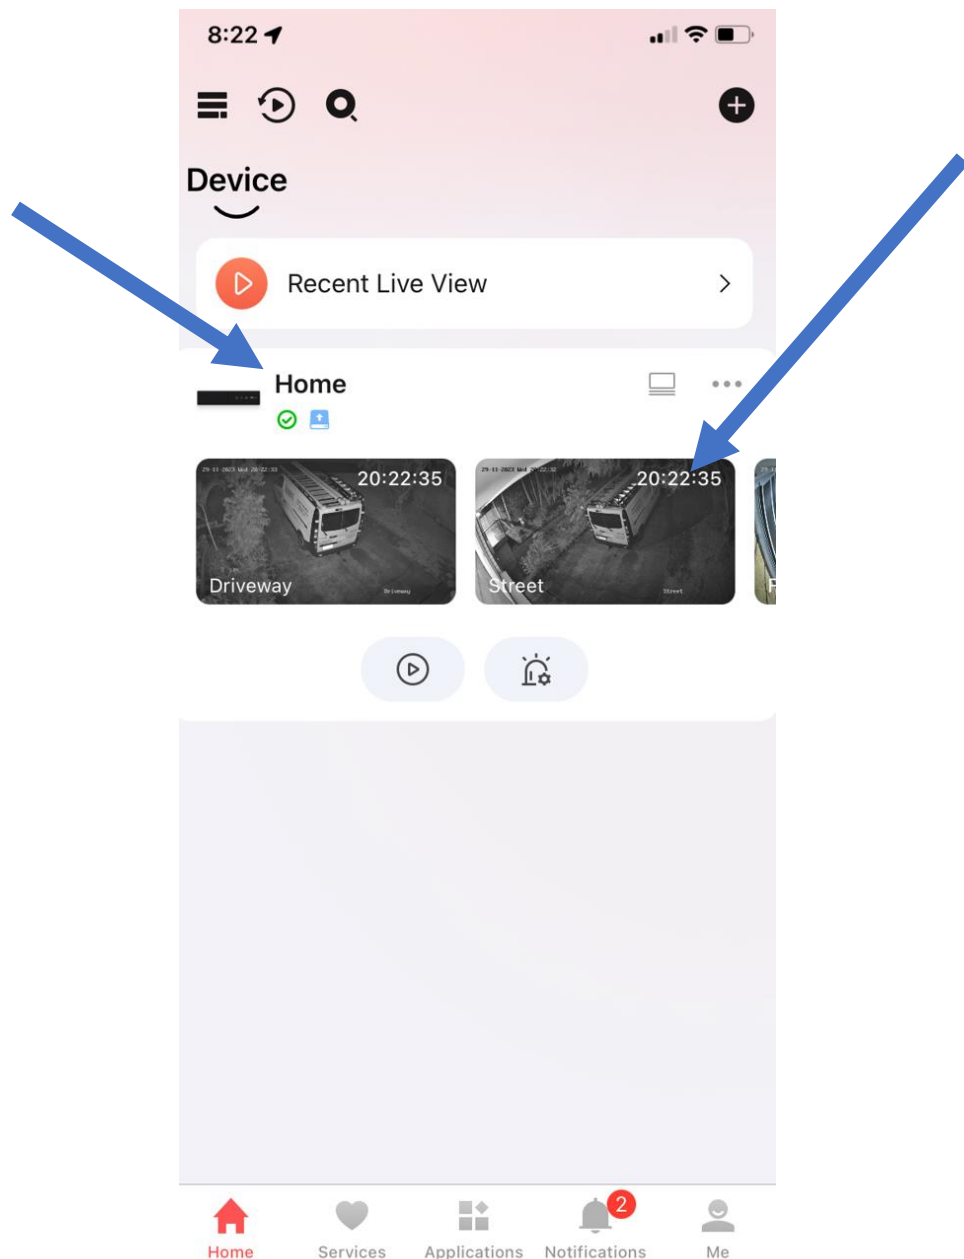

## NOTE 1: TILE VIEW

This manual is presented in 'Tile View', if you are using the app in 'List View', you can change to 'Tile View' using this button.

## NOTE 2: REFRESH

Always 'drag the screen down and release' to refresh the page and get the latest status/information from the system.

## PART 1: HOME SCREEN PREVIEW

1. The Home Screen features a preview of all the cameras.
2. These are not 'Live View'. They are the last time you viewed the camera, as shown by the time in the corner.
3. You can click on the title to bring up a screen with all cameras.
4. You can click on a camera or scroll across to select a camera and click on it to bring up only that camera.

## PART 2: LIVE VIEW

1. By bringing up all cameras, all cameras will be shown on the screen.
2. You can double click a camera to bring up that one camera, and double click again to go back to all cameras.
3. When viewing one camera, you can swipe left and right to scroll through the cameras.
4. You can turn your phone sideways to go to landscape view.