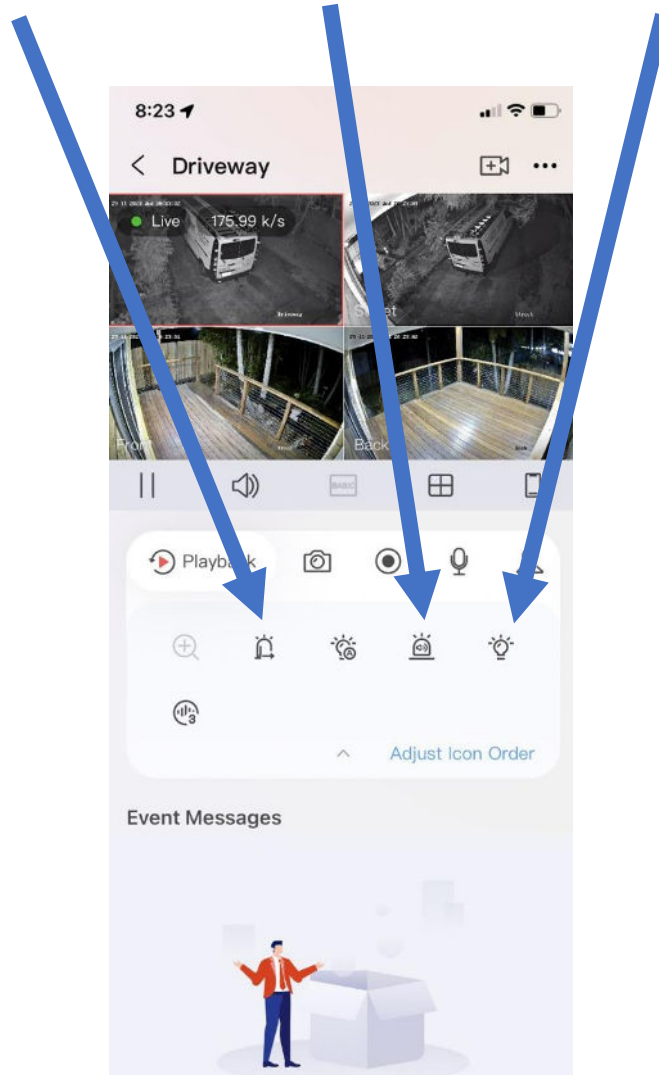

## PART 2: LIVE VIEW

1. By bringing up all cameras, all cameras will be shown on the screen.
2. You can double click a camera to bring up that one camera, and double click again to go back to all cameras.
3. When viewing one camera, you can swipe left and right to scroll through the cameras.
4. You can turn your phone sideways to go to landscape view.

## PART 3: BUTTONS

**Audio:** Turn on/off audio

**Stream:** Change between low quality/high quality

**Window Division:** Select how many and which cameras

**Orientation:** Toggle portrait/landscape mode

**Photo:** Take a photo and save it to the app

**Video:** Record a video and save it to the app

**Microphone:** Turn on the mic (ie: speak through the camera)

## PART 4: ADDITIONAL BUTTONS

You can reveal additional buttons by dropping down the menu.

**Alarm Output**

**Manual Siren**

**Manual Strobe**

**Alarm Output:** Open/Close Door etc.

**Manual Siren:** Manually turn on the camera's siren